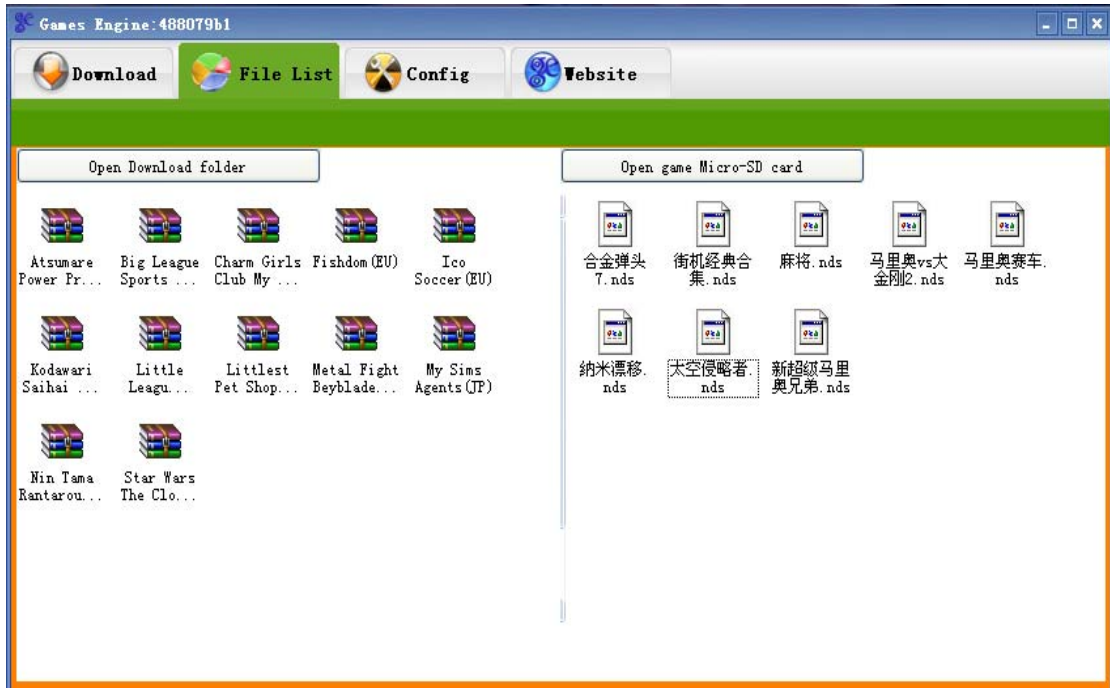

文件，你可以将你左边的游戏解压后复制到你的 TF 卡的游戏目录上，也可以进行重命名、删除，复制、粘贴等一系列的操作。