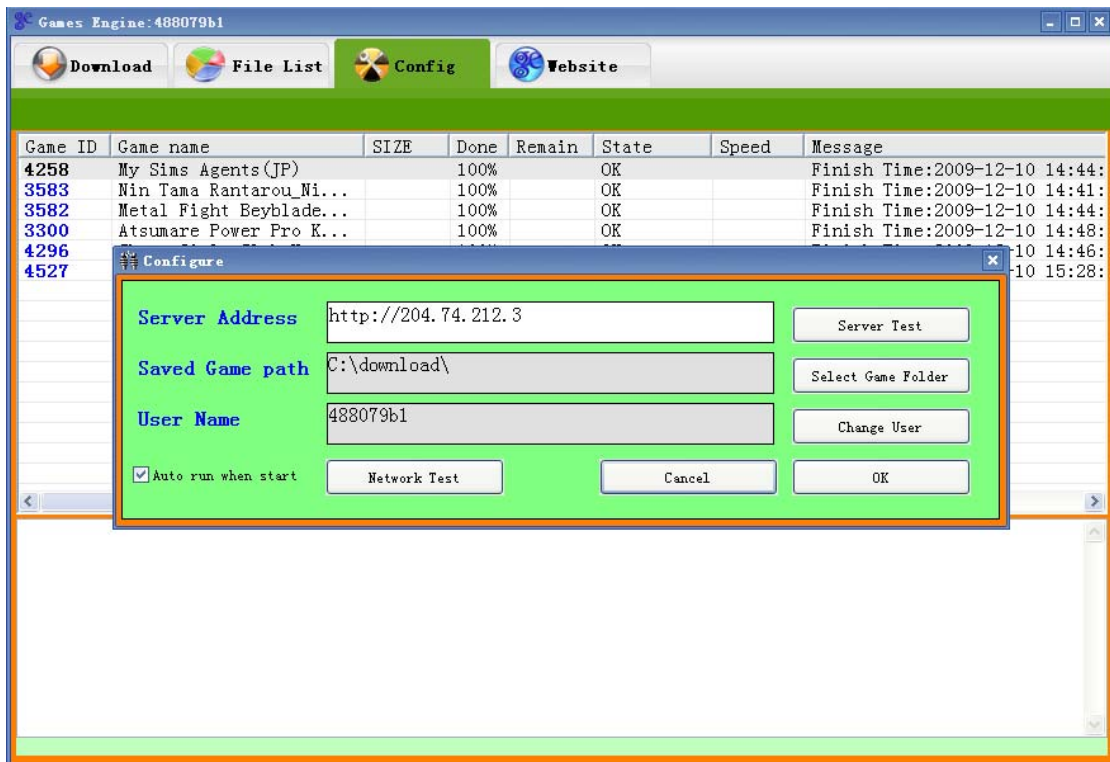

12、在Config设置项里，你可以设置服务器地址（我们的地址是<http://204.74.212.3> 请不要随意更改）、下载游戏保存路径、用户名（跟前面第 9 点提到的一样，也是打开烧录卡的通行证识别码字符串的R4i_xxxxxxx.lic文件）。并且你可以测试服务器与及测试你的通行证识别码是否设置正确，设置正确后点OK保存。