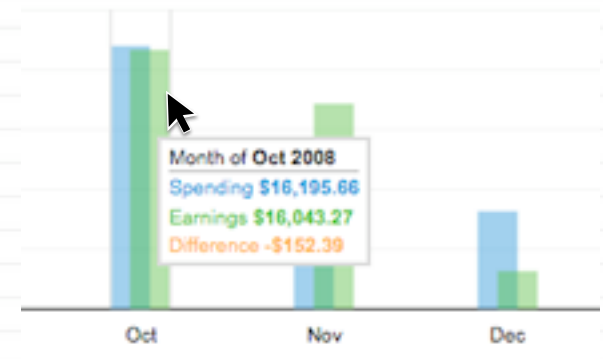

Rich UI
Control

Vertical Browser, Category Chooser Rich UI Control

View Toggle Rich UI Control

Toolbar Rich UI Control

Tooltips: Advanced Rich UI Control

WYSIWYG, Text Editor

Rich UI
Control

Zoom and Pan