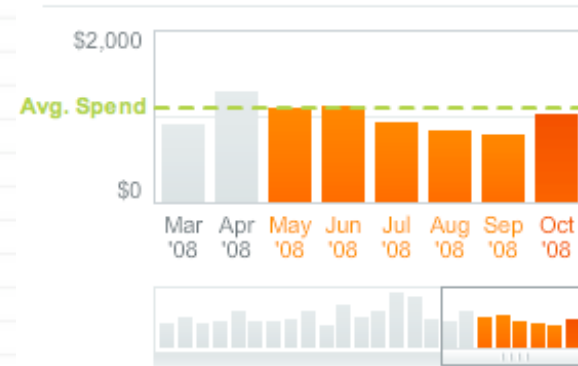

Charts/Graphs

Rich UI
Control