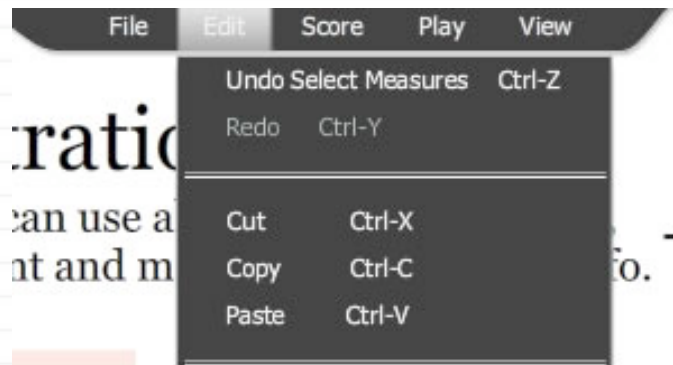

Rich UI
Control

Inline Edit

Rich UI
Control

Carved brown bears

SAVE

OR

Cancel

Hot Keys/Keyboard Shortcuts

Rich UI
Control

Hover Actions

Rich UI
Control

List: Advanced

Rich UI
Control

- item A ⊗ ⇅ drag
- item B ⊗ ⇅ drag
- item C ⊗ ⇅ drag
- item D ⊗ ⇅ drag
- item E ⊗ ⇅ drag

Magnify

Rich UI
Control