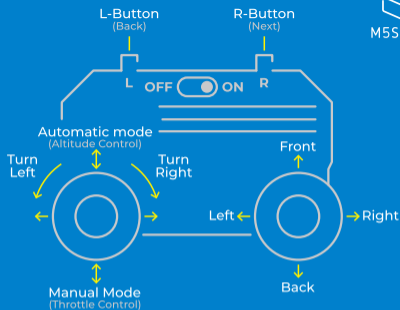

Stamp Fly

Atom Joystick

★ **How to pair?**

Turn ON → Hold Screen & Turn ON → Press Screen → Press Button Of AtomFLY → Done