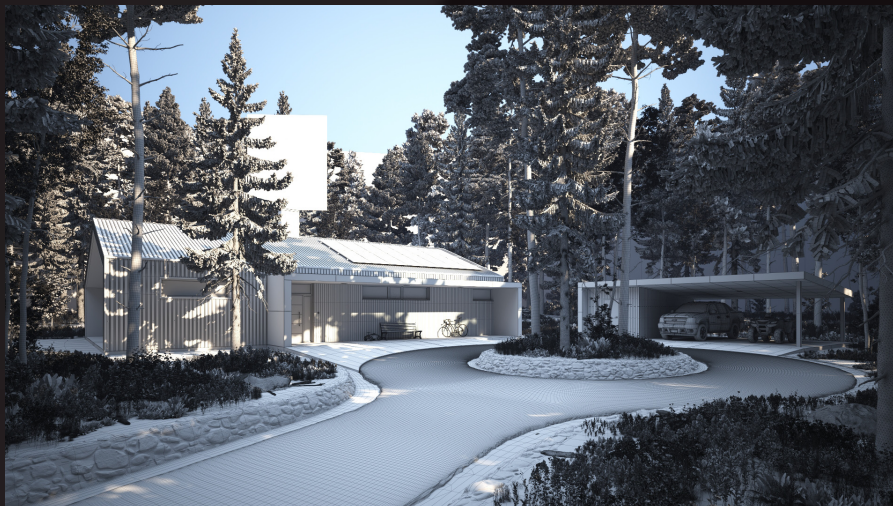

Software and models © 2022 EVERMOTION. EVERMOTION logo is trademark or registered trademark of Evermotion Inc. in the U.S. and/or other countries. All rights reserved. All *.max, and bitmaps models included on this collection with data are an integral part of „archexteriors vol.39” and the resale of this data is strictly prohibited. All models can be used for commercial purposes only by owners who bought this collection. The sharing of collection is strictly prohibited unless that user has written authorization from EVERMOTION.