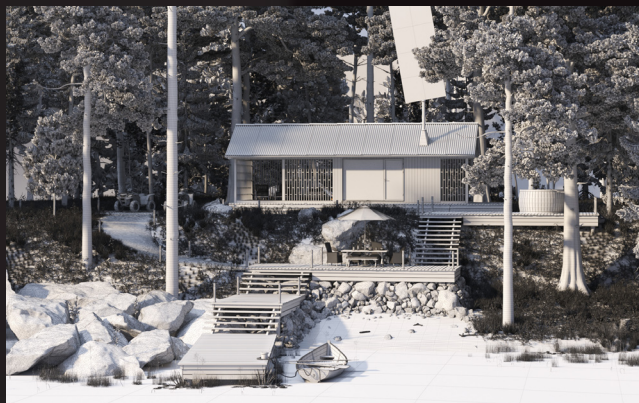

Software and models © 2022 EVERMOTION. EVERMOTION logo is trademark or registered trademark of Evermotion Inc. in the U.S. and/or other countries. All rights reserved. All *.max, and bitmaps models included on this collection with data are an integral part of „archexteriors vol.39” and the resale of this data is strictly prohibited. All models can be used for commercial purposes only by owners who bought this collection. The sharing of collection is strictly prohibited unless that user has written authorization from EVERMOTION.