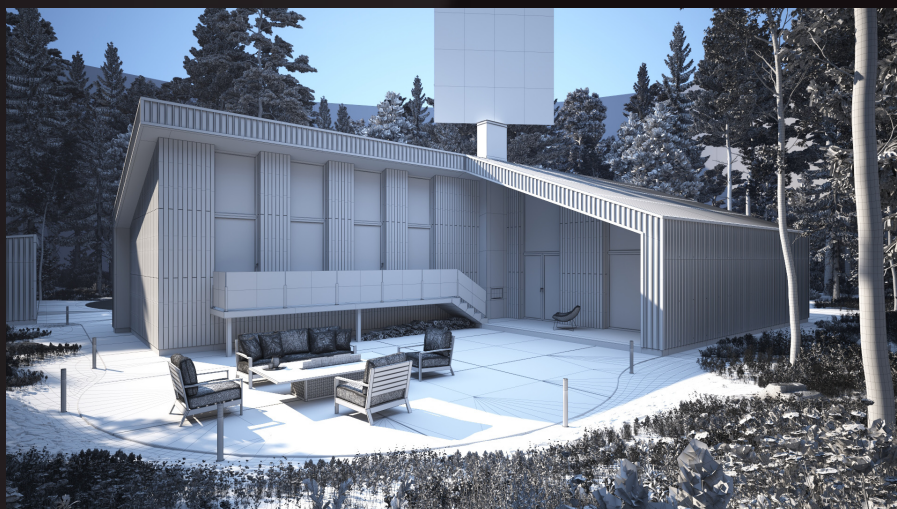

Software and models © 2022 EVERMOTION. EVERMOTION logo is trademark or registered trademark of Evermotion Inc. in the U.S. and/or other countries. All rights reserved. All *.max, and bitmaps models included on this collection with data are an integral part of „archexteriors vol.39” and the resale of this data is strictly prohibited. All models can be used for commercial purposes only by owners who bought this collection. The sharing of collection is strictly prohibited unless that user has written authorization from EVERMOTION.