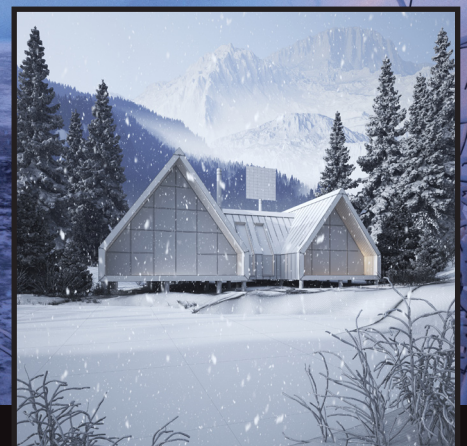

AE39_010_cam_002_night

Software and models © 2022 EVERMOTION. EVERMOTION logo is trademark or registered trademark of Evermotion Inc. in the U.S. and/or other countries. All rights reserved. All *.max, and bitmaps models included on this collection with data are an integral part of „archexteriors vol.39” and the resale of this data is strictly prohibited. All models can be used for commercial purposes only by owners who bought this collection. The sharing of collection is strictly prohibited unless that user has written authorization from EVERMOTION.