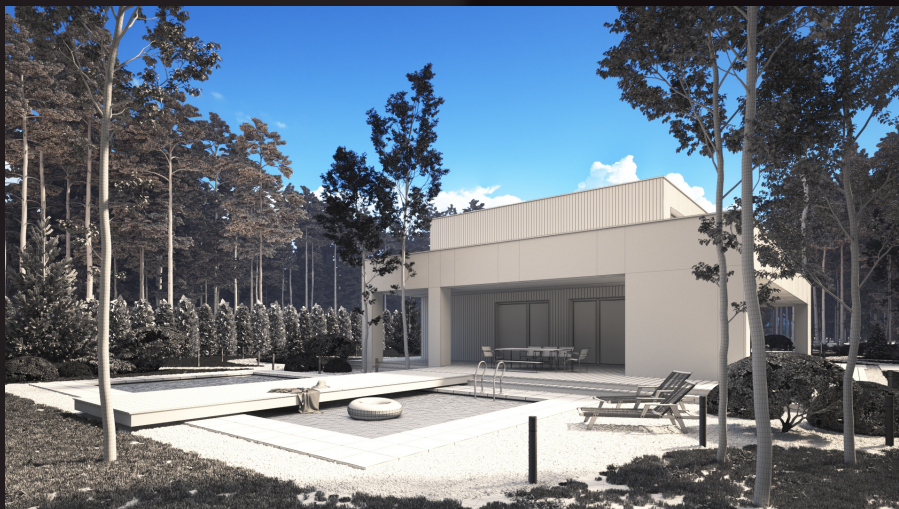

Software and models © 2022 EVERMOTION. EVERMOTION logo is trademark or registered trademark of Evermotion Inc. in the U.S. and/or other countries. All rights reserved. All *.max, and bitmaps models included on this collection with data are an integral part of „archexteriors vol.39” and the resale of this data is strictly prohibited. All models can be used for commercial purposes only by owners who bought this collection. The sharing of collection is strictly prohibited unless that user has written authorization from EVERMOTION.