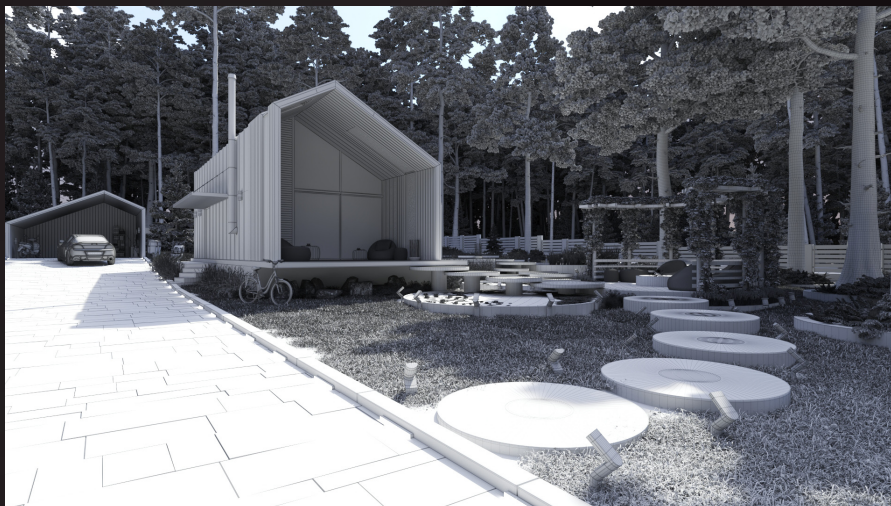

Software and models © 2022 EVERMOTION. EVERMOTION logo is trademark or registered trademark of Evermotion Inc. in the U.S. and/or other countries. All rights reserved. All *.max, and bitmaps models included on this collection with data are an integral part of „archexteriors vol.39” and the resale of this data is strictly prohibited. All models can be used for commercial purposes only by owners who bought this collection. The sharing of collection is strictly prohibited unless that user has written authorization from EVERMOTION.