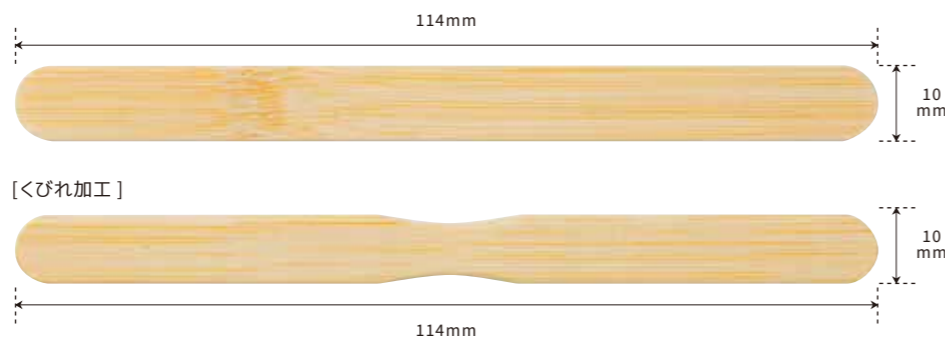

Type B* : Acute angle

DANGO SKEWERS

BAMBOO

Bamboo skewers used for dumplings, etc.

Type A* : Obtuse angle

Product name A*	Diameter X Length(mm)	Qty(pcs)
2.5×150A	2.5×150	1kg×20 bundles
3.0×90A	3.0×90	20,000
3.0×100A	3.0×100	20,000
3.0×105A	3.0×105	20,000
3.0×110A	3.0×110	20,000
3.0×120A	3.0×120	20,000
3.0×125A	3.0×125	20,000
3.0×135A	3.0×135	20,000
3.0×140A	3.0×140	20,000
3.0×150A	3.0×150	20,000
3.0×160A	3.0×160	20,000
3.0×165A	3.0×165	20,000
3.0×180A	3.0×180	20,000
3.0×200A	3.0×200	20,000

FLAT STICKS

WOODEN

Flat type wooden sticks used for ice cream, popsicles, etc.
We can customize your choice of laser engraved logo.

Wooden flat stick tip

Product name	Width X Thickness X Length(mm)	Qty(pcs)
10×93	10×2×93	10,000
10×114	10×2×114	10,000
10×145	10×2×145	10,000
14×93	14×2×93	7,500
14×114	14×2×114	7,000

BAMBOO

Bamboo ice stick: The center part of the stick is thin, making it harder for the ice to slip.

Bamboo flat stick tip

Product name	Width X Thickness X Length(mm)	Qty(pcs)
10×114	10×2×114	10,000
10×114 (Center is thin)	10×2×114	10,000