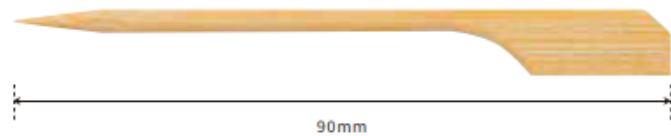

BAMBOO Square bamboo skewer used for yakitori. It's detail is that the skewer is hard to rotate when grilling.

Product name B*	Diameter X Length(mm)	Qty(pcs)
2.8×150B	2.8×150	20,000
2.8×180B	2.8×180	20,000

Type B* : Acute angle

DENGAKU SKEWERS

BAMBOO Bamboo skewer with a forked tip.

Product name	Length(mm)	Qty(pcs)
120	120	10,000
150	150	10,000

MATSUBA SKEWERS

BAMBOO A pine needle-shaped bamboo skewer with a forked tip that is used for small-sized foodstuffs.

Product name	Length(mm)	Qty(pcs)
80	80	10,000
100	100	10,000

GUN SKEWERS

BAMBOO

Gun-shaped bamboo skewer with a wide handle and easy to hold.

Type A* : Obtuse angle

Type B* : Acute angle

Product name A* / B*	Length(mm)	Qty(pcs)
Bamboo 90 A / 90B	90	10,000
Bamboo 115 A / 115B	115	10,000
Bamboo 120 A / 120B	120	10,000
Bamboo 135 A / 135B	135	10,000
Bamboo 180 A / 180B	180	5,000