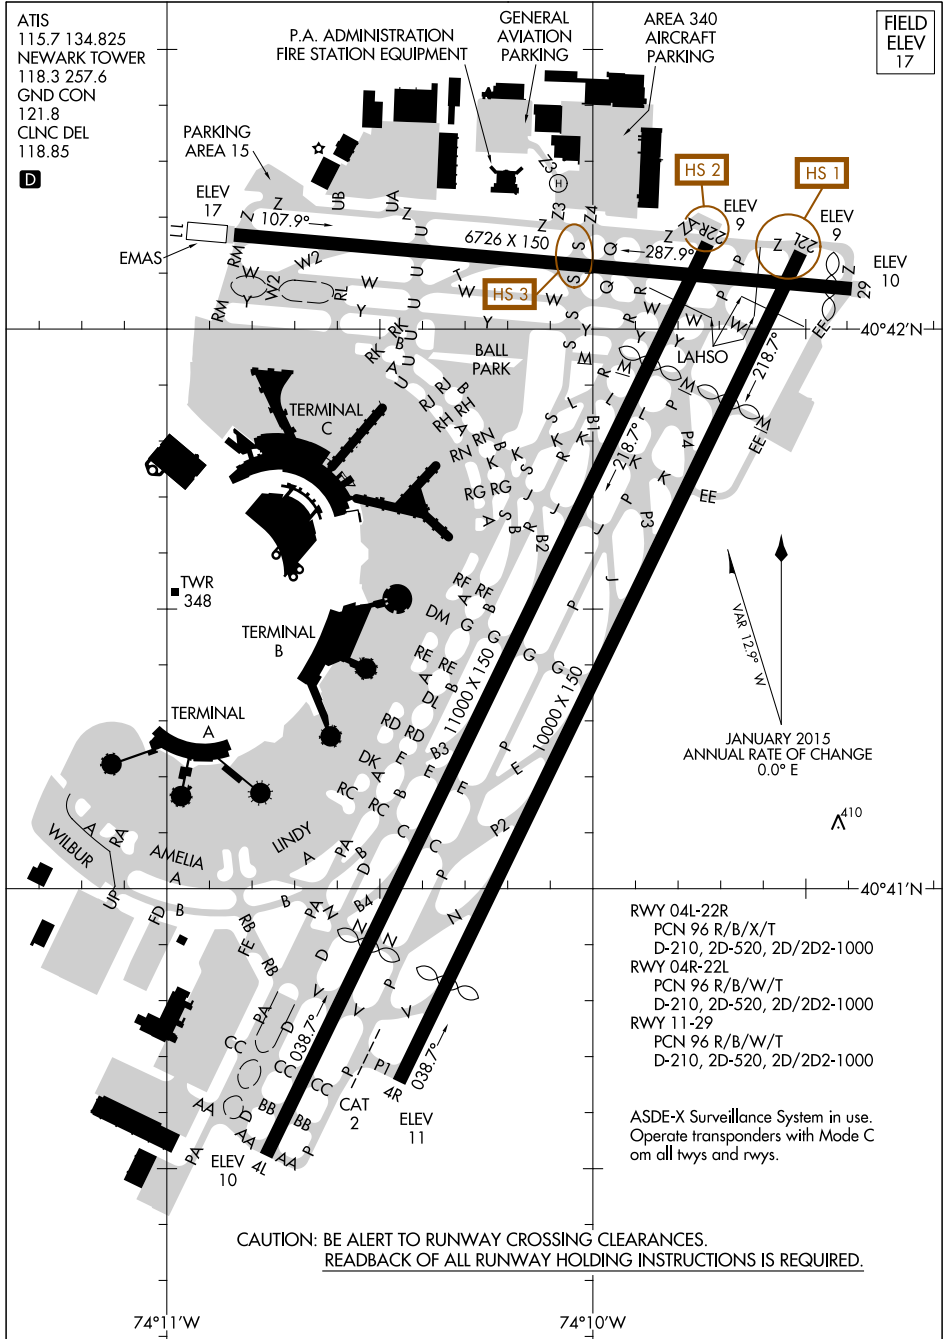

AIRPORT DIAGRAM

NEWARK LIBERTY INTL (EWR)
NEWARK, NEW JERSEY

AL-285 (FAA)

NE-2, 05 MAR 2015 to 02 APR 2015

NE-2, 05 MAR 2015 to 02 APR 2015

AIRPORT DIAGRAM

NEWARK, NEW JERSEY
NEWARK LIBERTY INTL (EWR)