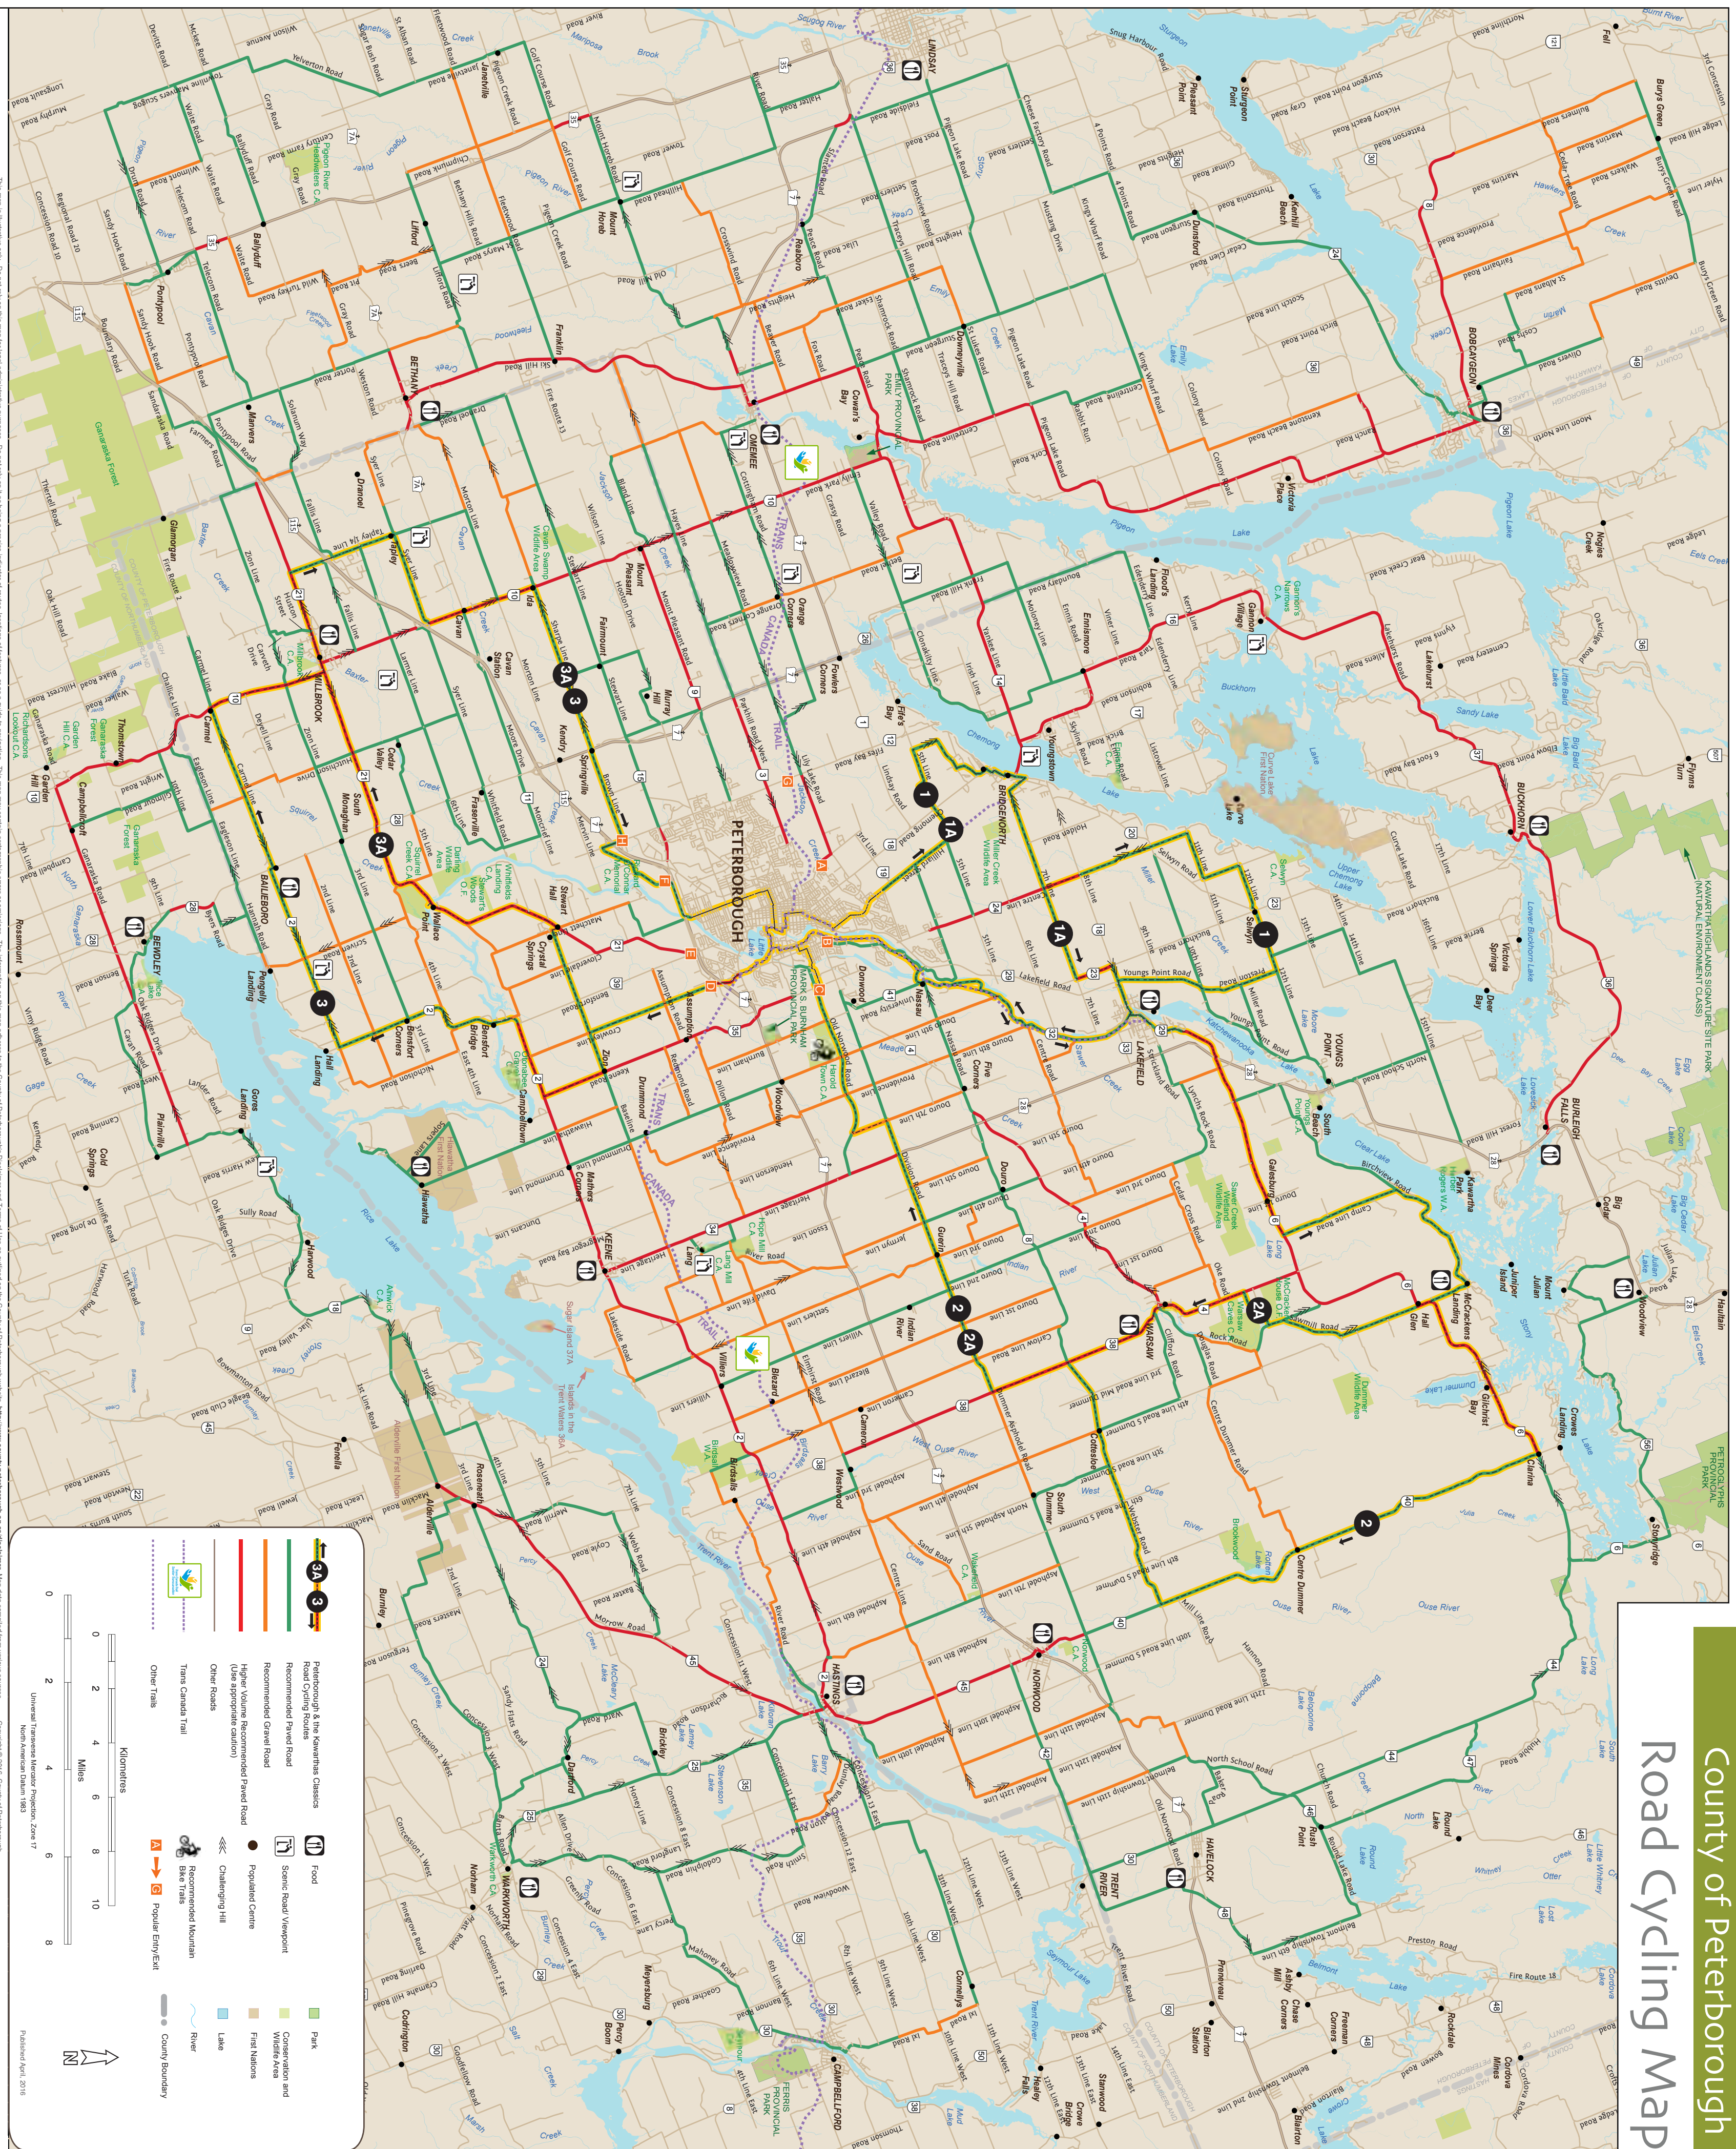

County of Peterborough Road Cycling Map