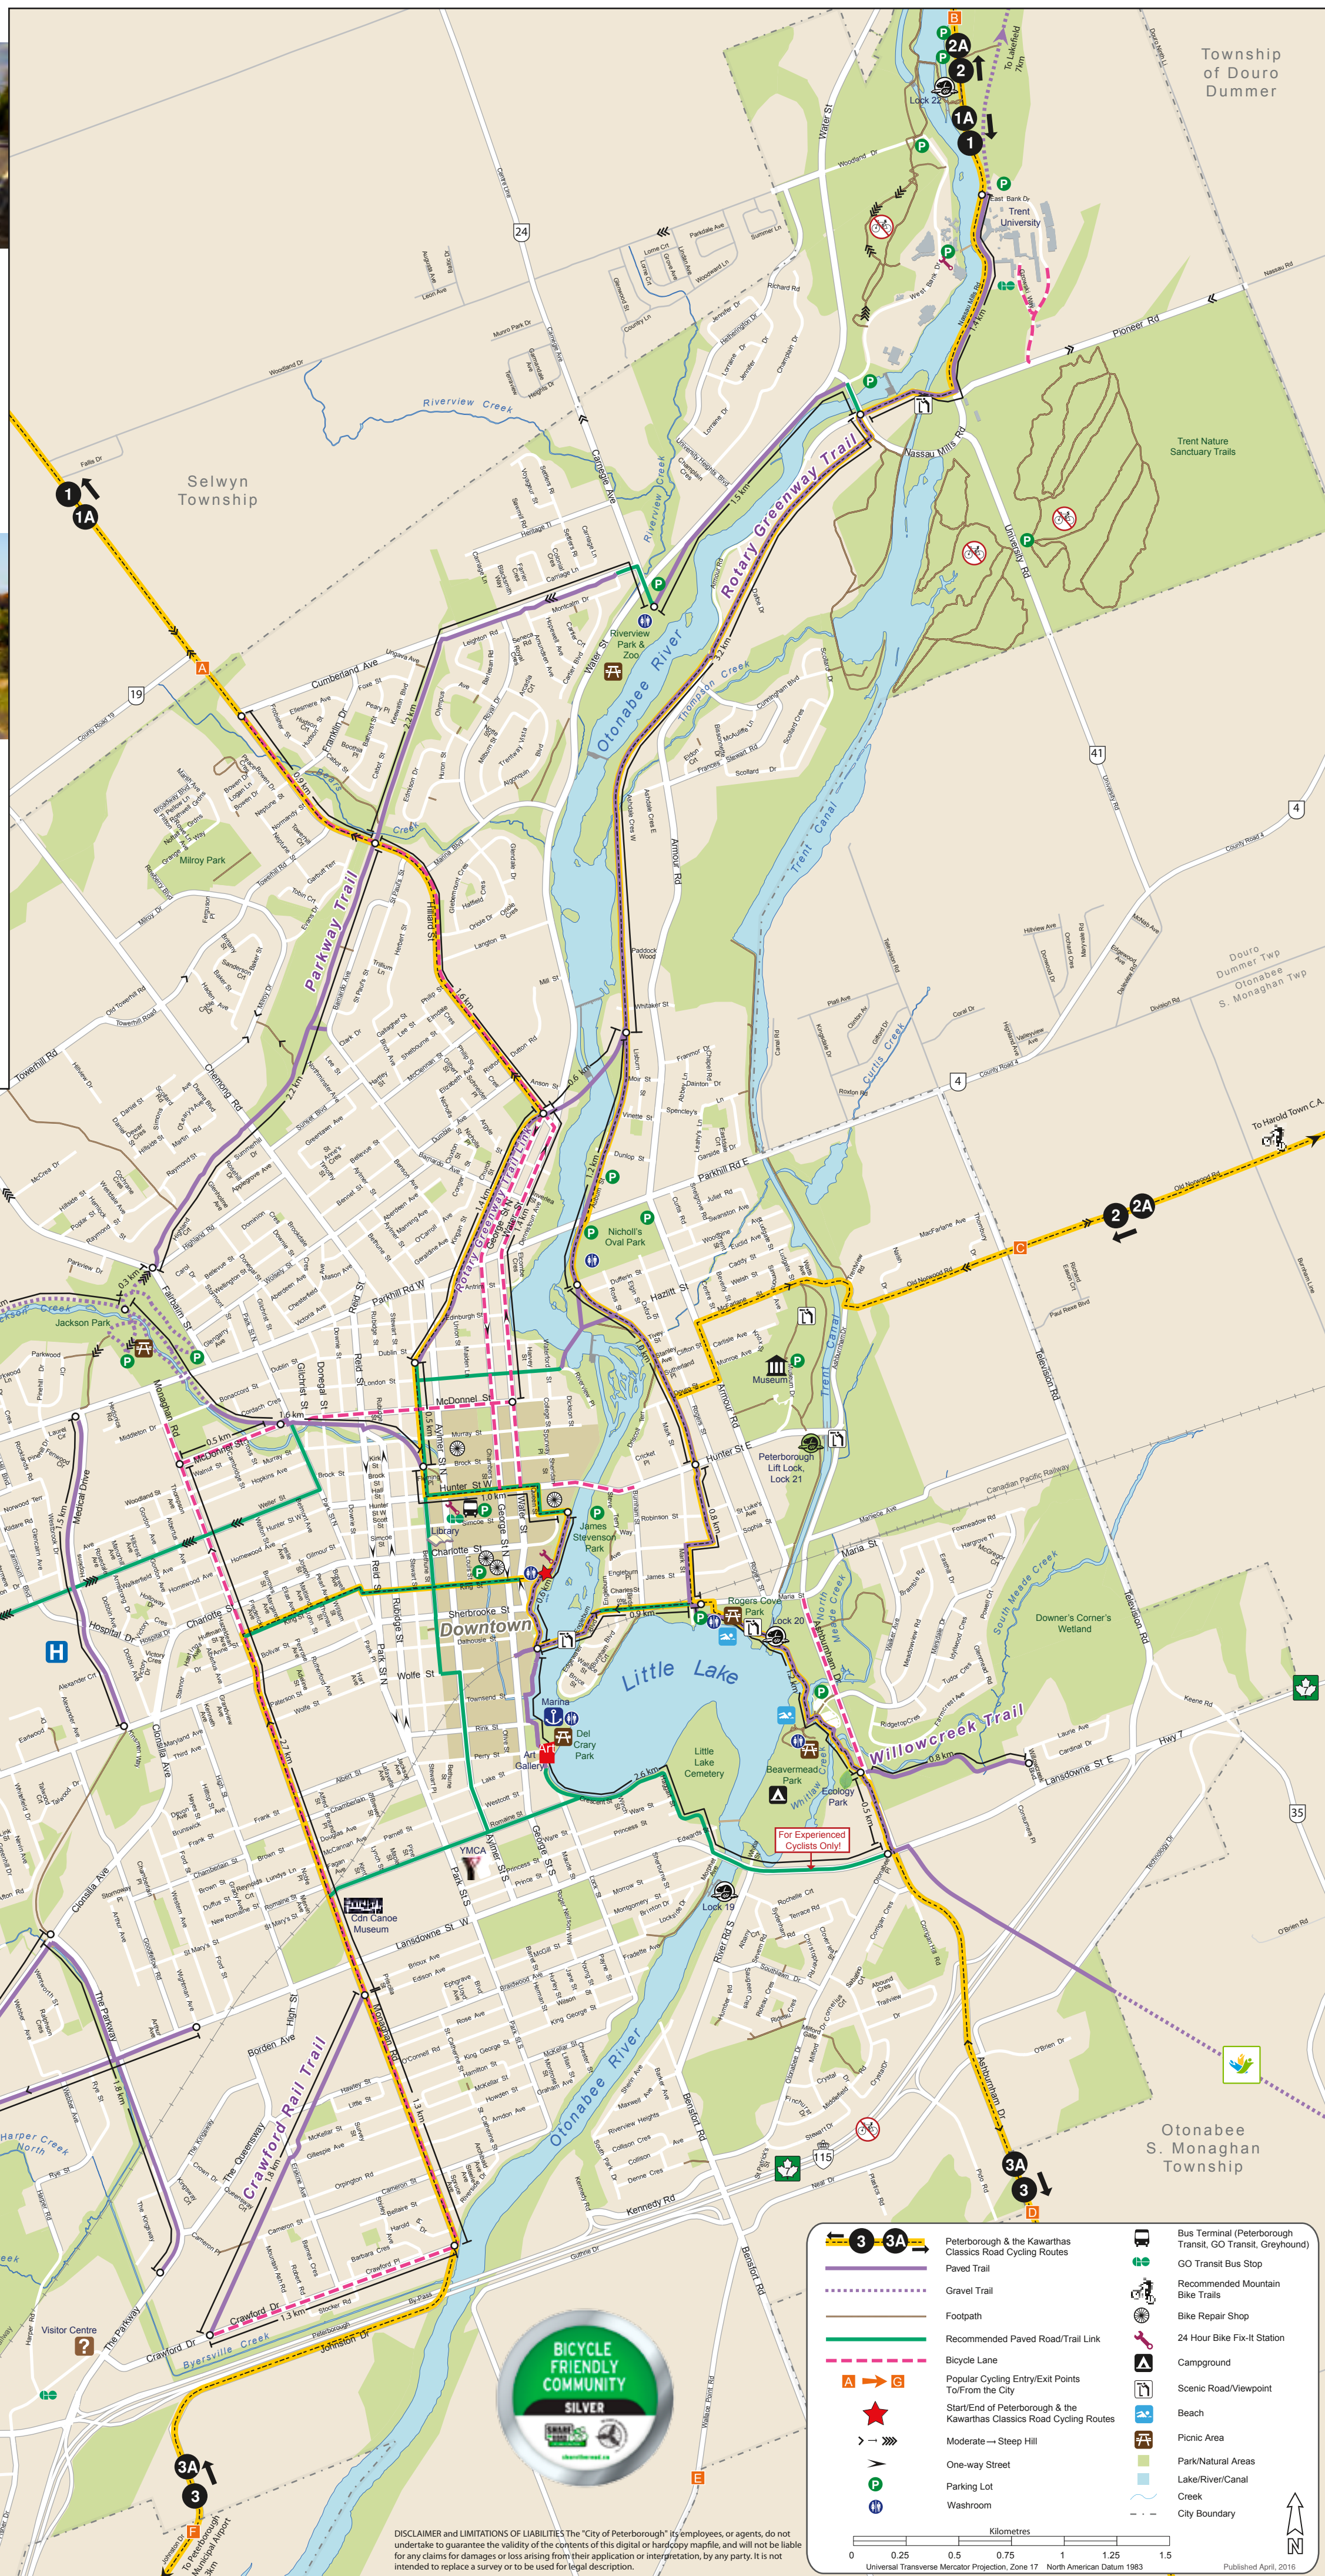

Trails and Bikeways Map

Cycle Peterborough & the Kawarthas Classics

www.thekawarthas.ca/kawarthasclassics | #cycleptbo

Route 1/1A Lakes, Rivers & Cafes

The manageable distance and diversity of this route make it a Peterborough area favourite, and a classic Peterborough & the Kawarthas ride.
45 & 60km loops

Route 2/2A The Cottage Country

This is one of the all-time favourite routes for local cyclists, showcasing the best of cottage country in the Kawarthas.
80 & 100km loops

Route 3/3A Hills, Views & Pastries

The name says it all. If you love cycling, and have a sweet tooth, this is a must-ride.
65 & 80 km loops

Disclaimer: Peterborough & the Kawarthas Cycling Routes and maps have been developed to assist experienced cyclists to plan trips. For user safety information visit: www.thekawarthas.ca/disclaimer-peterborough-the-kawarthas-classics-road-cycling-routes/

Peterborough & the Kawarthas Cycling Tours

Peterborough County is home to an abundance of quiet roads and trails that cover our rolling and varied terrain. This unique 3 day tour explores some of our favourite roads, restaurants and hospitality providers. It will appeal to recreational and leisure riders comfortable with riding 60-80km. You will ride, fully supported with a friendly and experienced cycle guide.

www.wildrock.net/peterborough-tour

	Peterborough & the Kawarthas Classics Road Cycling Routes		Bus Terminal (Peterborough Transit, GO Transit, Greyhound)
	Paved Trail		GO Transit Bus Stop
	Gravel Trail		Recommended Mountain Bike Trails
	Footpath		Bike Repair Shop
	Recommended Paved Road/Trail Link		24 Hour Bike Fix-It Station
	Bicycle Lane		Campground
	Popular Cycling Entry/Exit Points To/From the City		Scenic Road/Viewpoint
	Start/End of Peterborough & the Kawarthas Classics Road Cycling Routes		Beach
	Moderate to Steep Hill		Picnic Area
	One-way Street		Park/Natural Area
	Parking Lot		Lake/River/Canal
	Washroom		Creek
			City Boundary

Scale: 0 0.25 0.5 0.75 1 1.25 1.5 Kilometres
Universal Transverse Mercator Projection, Zone 17 North American Datum 1983
Published April, 2016