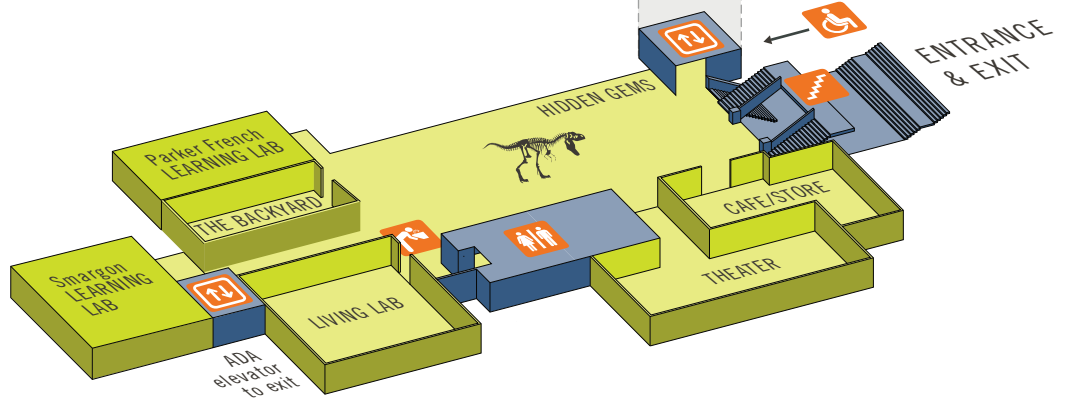

LEVEL 4

LEVEL 3

LEVEL 2

LEVEL 1

Theater Showtimes

Level 1

In the Charmaine and Maurice Kaplan Theater

11 AM	T. REX	25 minutes
12 PM	Wild San Diego	40 minutes
1 PM	Ocean Oasis	40 minutes
2 PM	T. REX	25 minutes
3 PM	Wild San Diego	40 minutes
4 PM	T. REX	25 minutes

Become a member today and save! Visit the Admissions Desk for details.

Be part of the biggest year in our history.