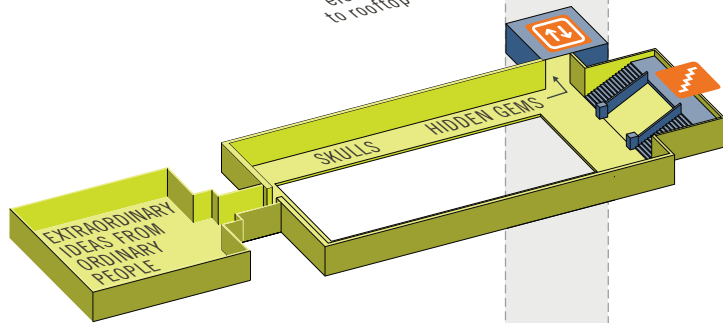

LEVEL 4

LEVEL 3

LEVEL 2

LEVEL 1

Theater Showtimes

Level 1

In the Charmaine and Maurice Kaplan Theater

11 AM	T. REX	25 minutes
12 PM	Wild San Diego	40 minutes
1 PM	Ocean Oasis	40 minutes
2 PM	T. REX	25 minutes
3 PM	Wild San Diego	40 minutes
4 PM	T. REX	25 minutes