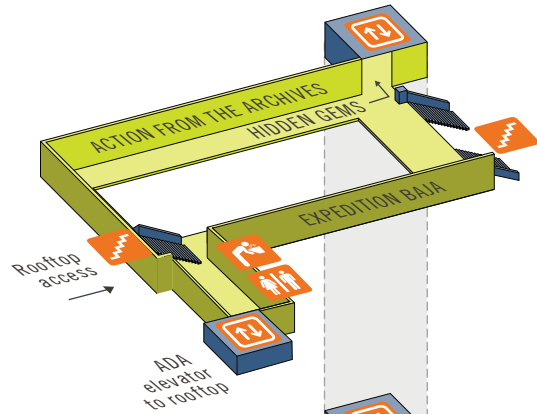

LEVEL 4

LEVEL 3

LEVEL 2

LEVEL 1

Theater Showtimes

Level 1

In the Charmaine and Maurice Kaplan Theater

11 AM	T. REX	25 minutes
12 PM	Wild San Diego	40 minutes
1 PM	Ocean Oasis	40 minutes
2 PM	T. REX	25 minutes
3 PM	Wild San Diego	40 minutes
4 PM	T. REX	25 minutes

Become a member today and save! Visit the Admissions Desk for details.

Be part of the biggest year in our history.