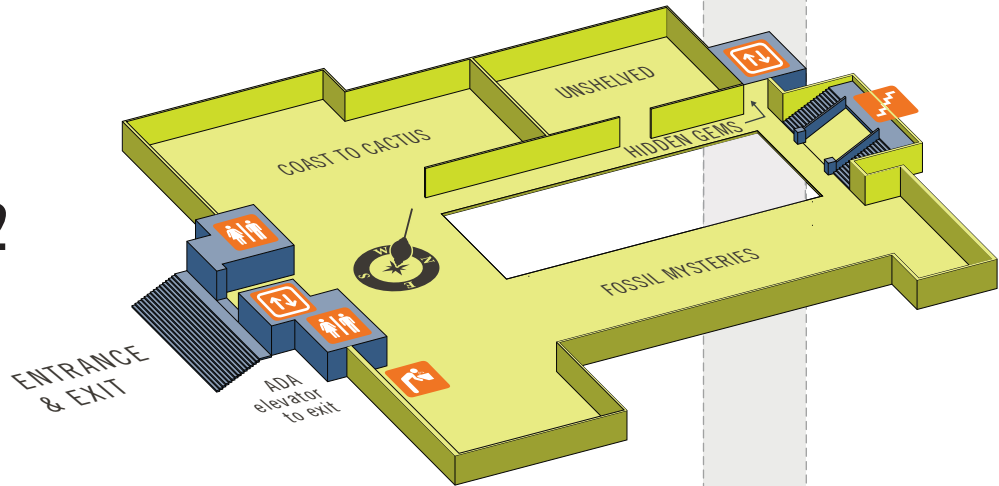

LEVEL 4

LEVEL 3

LEVEL 2

LEVEL 1

Theater Showtimes

Level 1

In the Charmaine and Maurice Kaplan Theater

11 AM	T. REX	25 minutes
12 PM	Wild San Diego	40 minutes
1 PM	Ocean Oasis	40 minutes
2 PM	T. REX	25 minutes
3 PM	Wild San Diego	40 minutes
4 PM	T. REX	25 minutes

Become a member today and save! Visit the Admissions Desk for details.

Be part of the biggest year in our history.