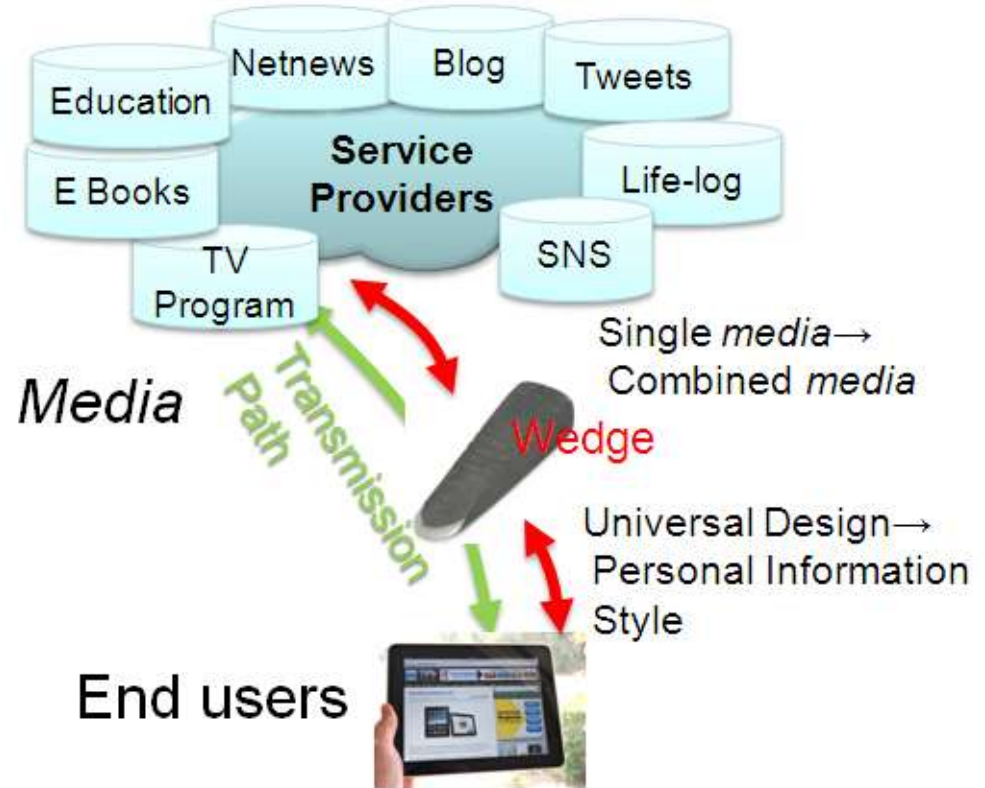

Browser ? or Agent !

Toru Kobayashi, Ph.D.

Group Leader, Senior Research Engineer, Supervisor
Network Appliance and Service Project
NTT Cyber Solution Laboratories

Filling Up Information Literacy Gap

Approach for realizing Personal Information Style

Current Web Applications

Personal Information Style Applications

Personal Information Style Application Architecture

- Shopping Situation
- Disaster Situation
- Shinjuku ALTA Situation

Shopping Situation

Shinagawa Station

Shinjuku ALTA Situation

~~One way Signage~~

at ad-hoc situation

Interactive Signage

~~Browser~~

Web Platform

Intelligent Web Platform

- Device Discovery
- Device Relationship
- Requirement Tag Definition

Intelligent Web Platform

Agent !