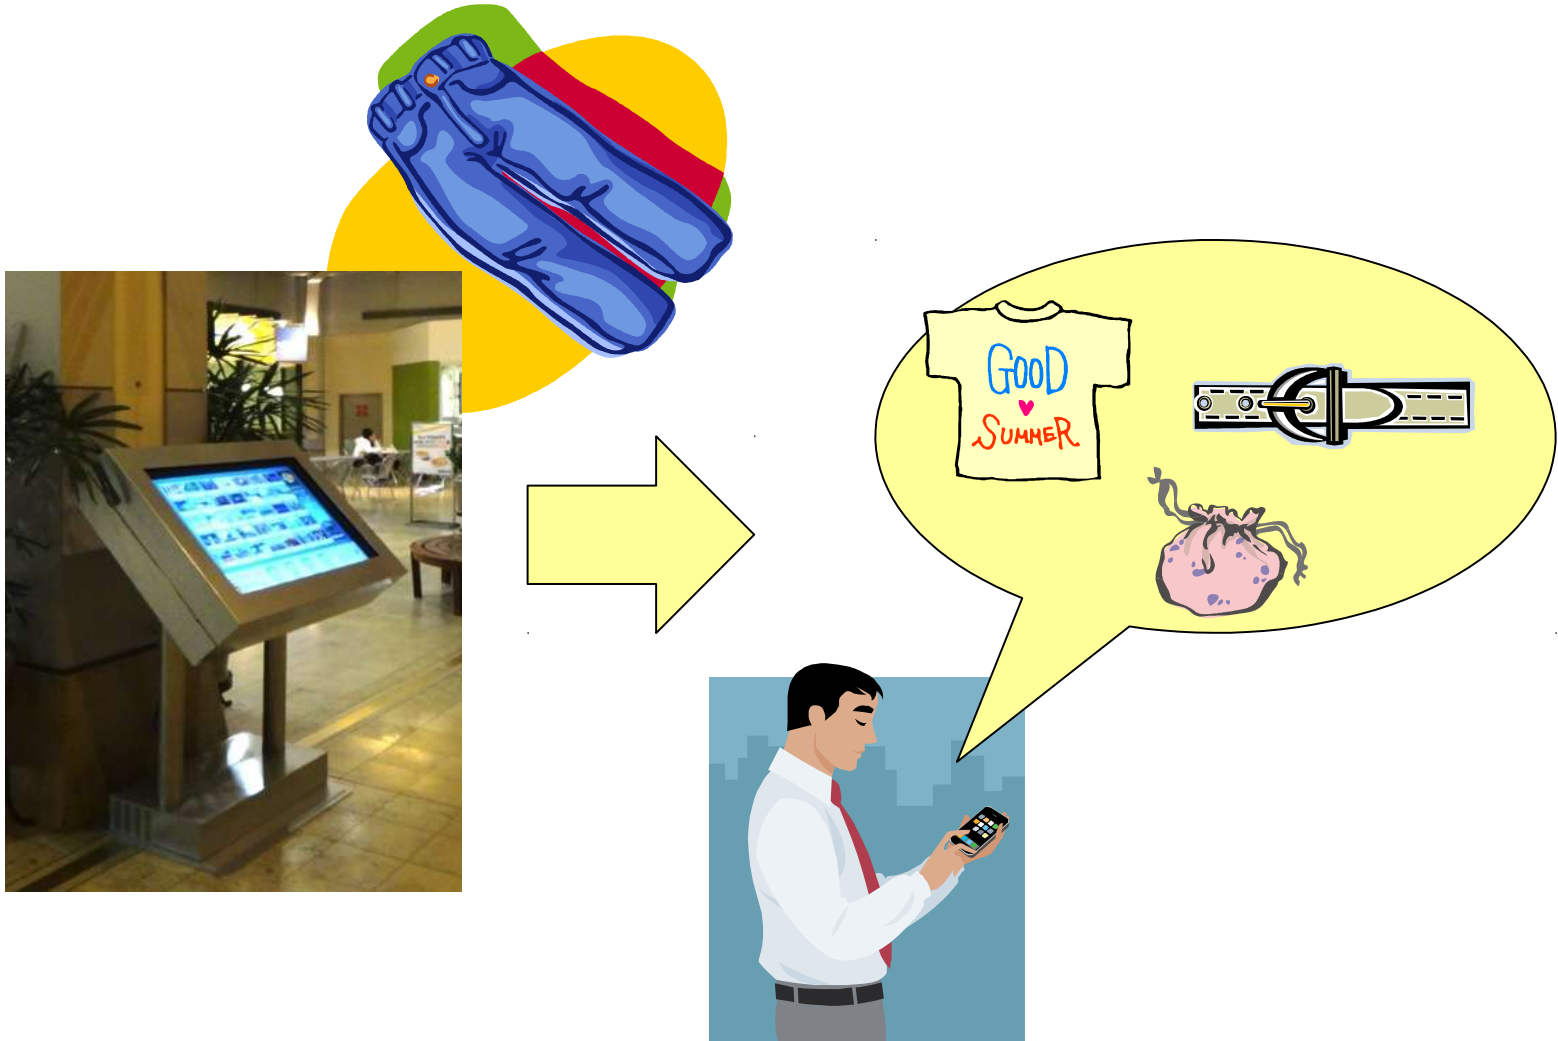

Browser ? or Agent !

Toru Kobayashi, Ph.D.

Group Leader, Senior Research Engineer, Supervisor
Network Appliance and Service Project
NTT Cyber Solution Laboratories

Filling Up Information Literacy Gap

Approach for realizing Personal Information Style

Current Web Applications

Personal Information Style Applications

Personal Information Style Application Architecture

- Shopping Situation
- Disaster Situation
- Shinjuku ALTA Situation

Shopping Situation

Shinagawa Station

Shinjuku ALTA Situation

~~One way Signage~~

at ad-hoc situation

Interactive Signage

~~Browser~~

Web Platform

Intelligent Web Platform

- Device Discovery
- Device Relationship
- Requirement Tag Definition