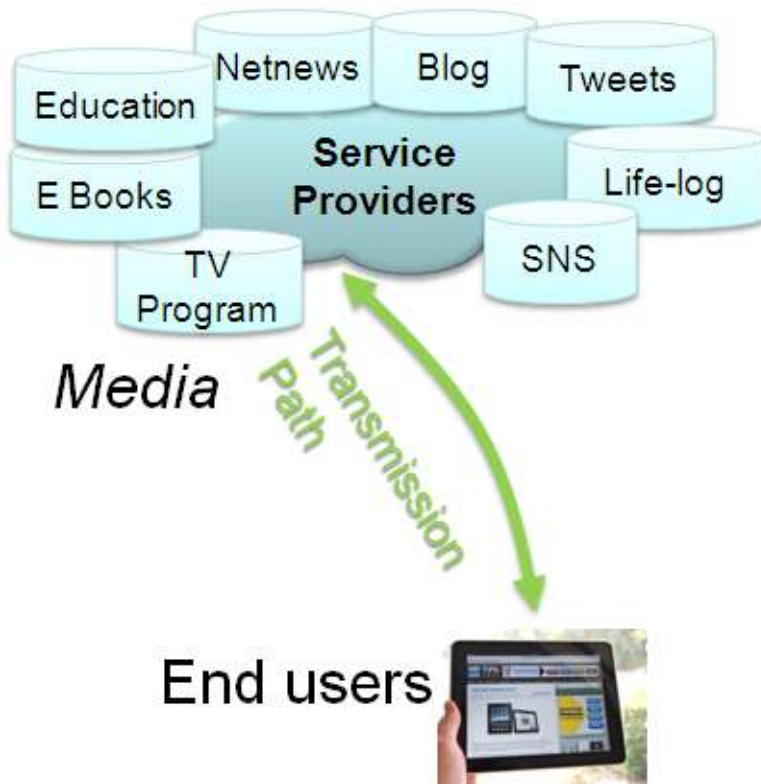

Browser ? or Agent !

Toru Kobayashi, Ph.D.

Group Leader, Senior Research Engineer, Supervisor
Network Appliance and Service Project
NTT Cyber Solution Laboratories

Filling Up Information Literacy Gap

Approach for realizing Personal Information Style

Current Web Applications

Personal Information Style Applications

Personal Information Style Application Architecture

- Shopping Situation
- Disaster Situation
- Shinjuku ALTA Situation

Shopping Situation

Shinagawa Station

Shinjuku ALTA Situation

~~One way Signage~~

at ad-hoc situation

Interactive Signage

~~Browser~~

Web Platform

Intelligent Web Platform

- Device Discovery
- Device Relationship
- Requirement Tag Definition

Intelligent Web Platform

Agent !