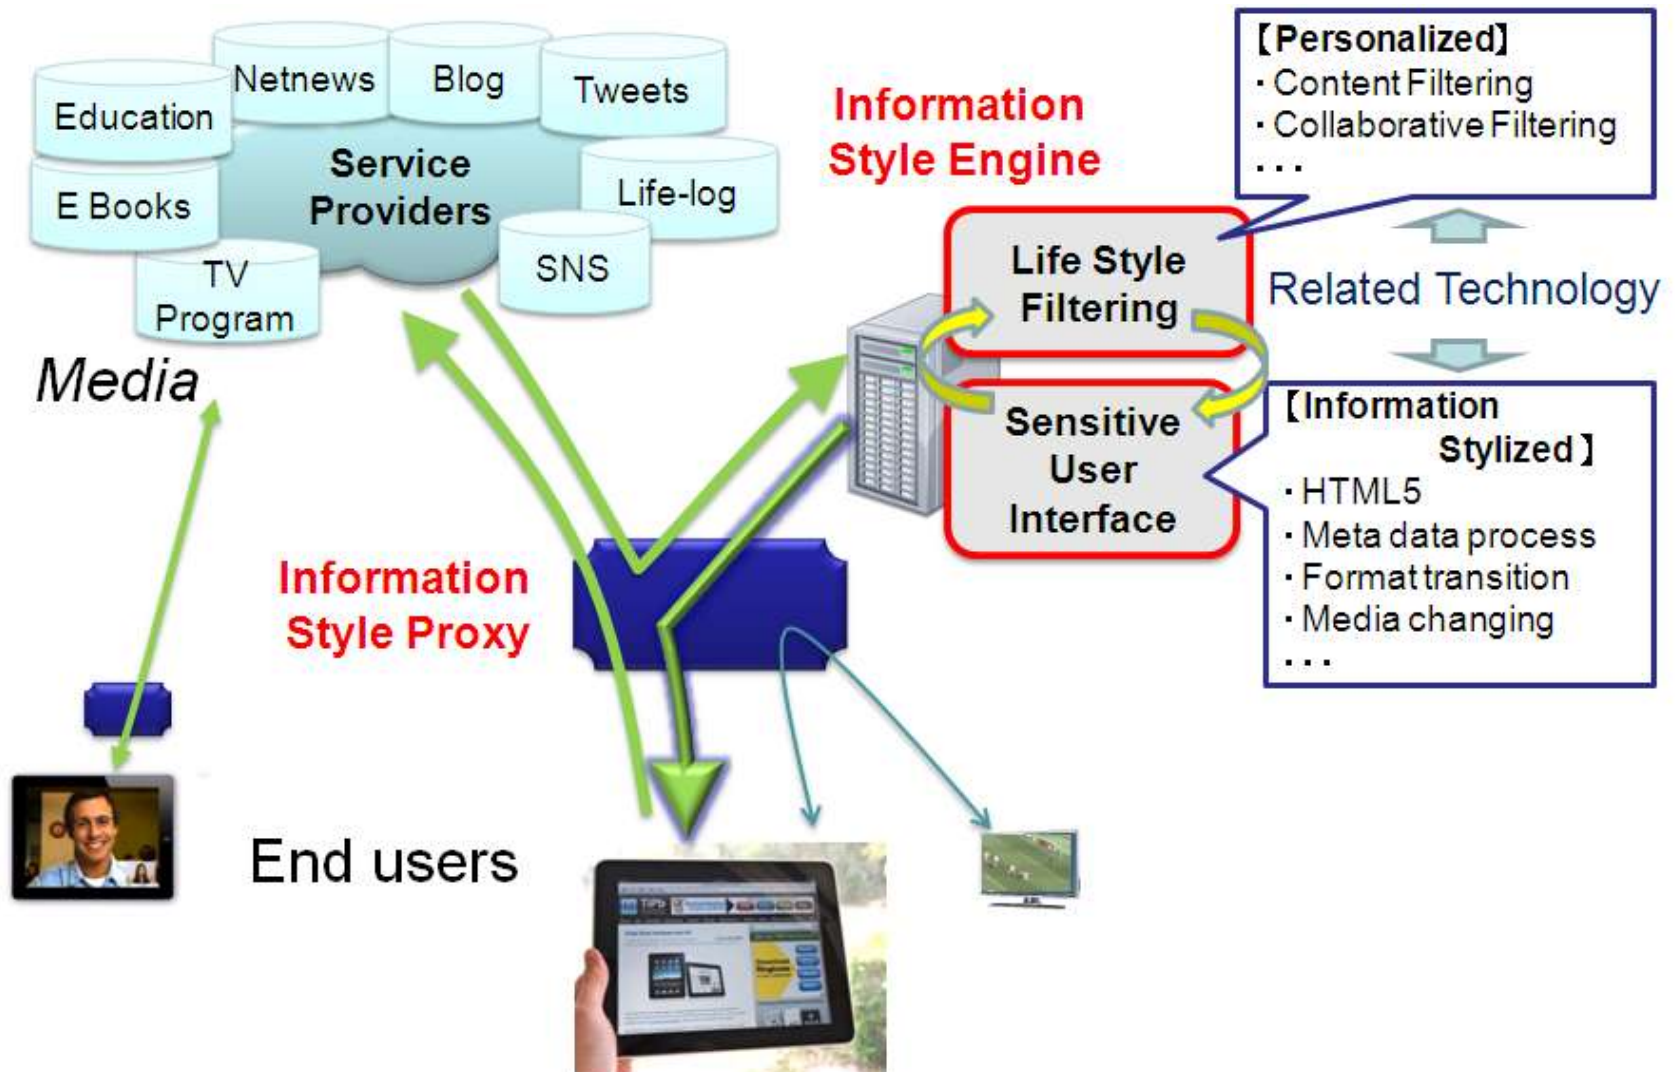

Browser ? or Agent !

Toru Kobayashi, Ph.D.

Group Leader, Senior Research Engineer, Supervisor
Network Appliance and Service Project
NTT Cyber Solution Laboratories

Filling Up Information Literacy Gap

Approach for realizing Personal Information Style

Current Web Applications

Personal Information Style Applications

Personal Information Style Application Architecture

- Shopping Situation
- Disaster Situation
- Shinjuku ALTA Situation

Shopping Situation

Shinagawa Station

Shinjuku ALTA Situation

~~One way Signage~~

at ad-hoc situation

Interactive Signage

~~Browser~~

Web Platform

Intelligent Web Platform

- Device Discovery
- Device Relationship
- Requirement Tag Definition

Intelligent Web Platform

Agent !